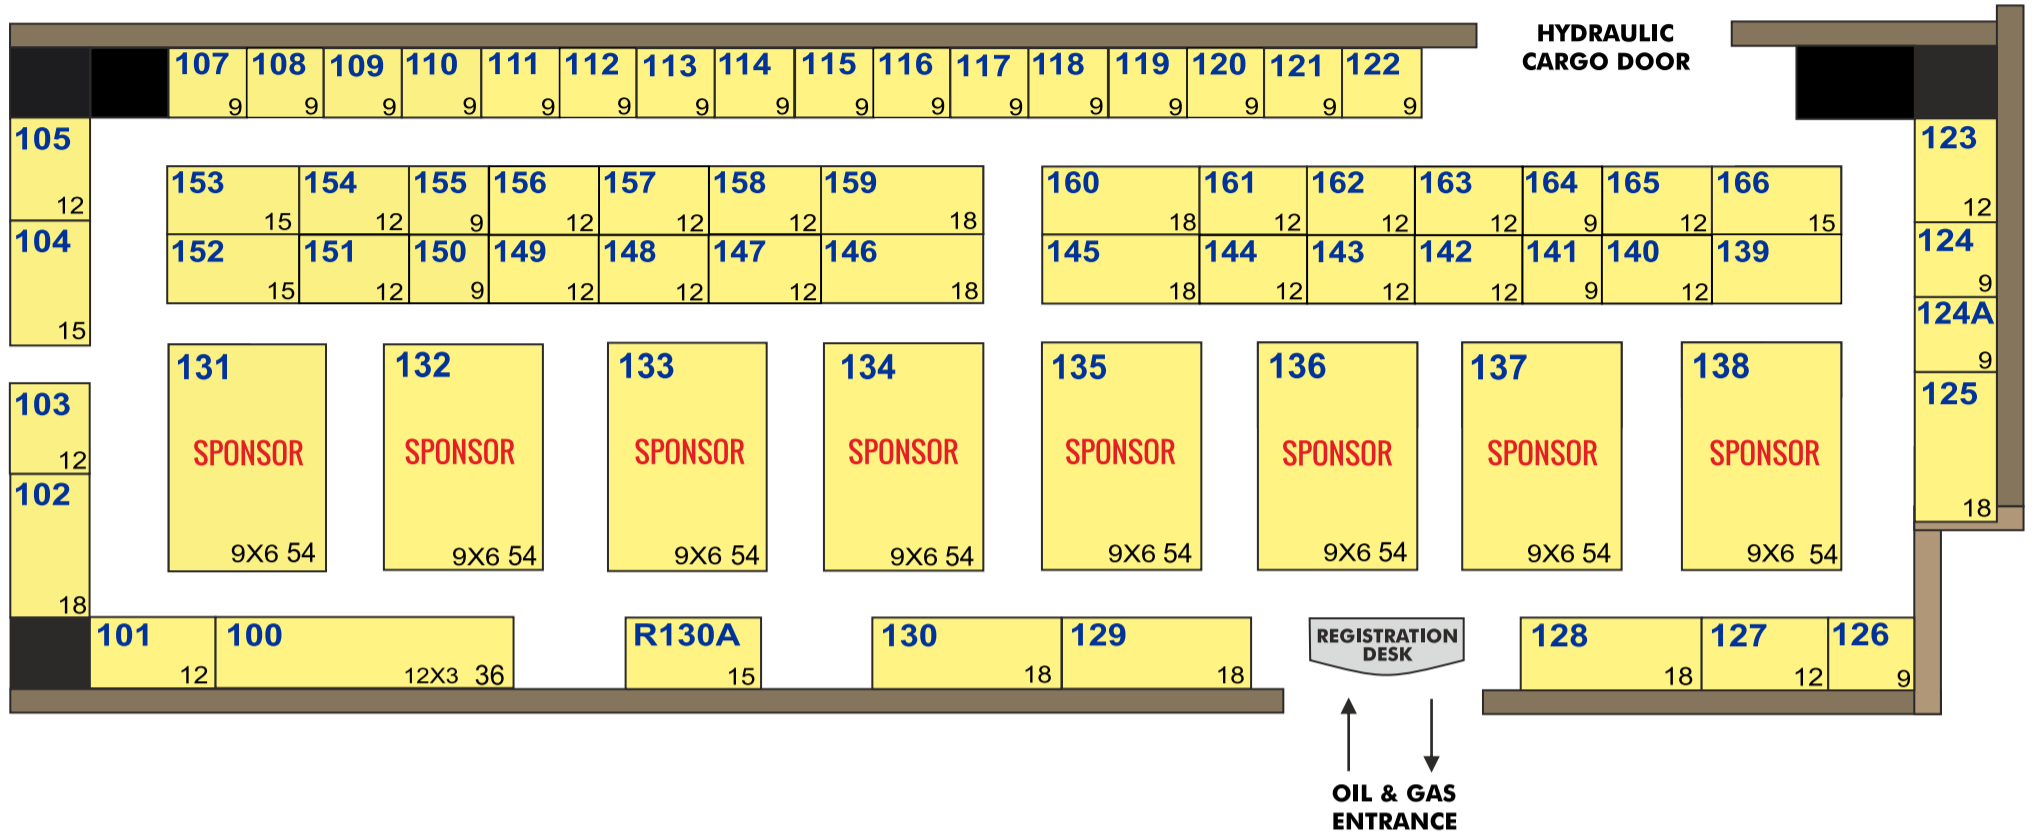

Note: This floor plan is not updated. Please request for updated one with the best location/s available in the size you need.

TSAVO HALL (AIRCONDITIONED)

COURTYARD - Outdoor open display space

- Floor Plan is indicative only and not drawn to scale.
- Stands are allocated according to the size, product category & on first come first serve basis.
- This is the proposed floor plan by the organizer. Final floor plan will differ according to sizes booked.
- Partitions can be removed for creating bigger spaces.