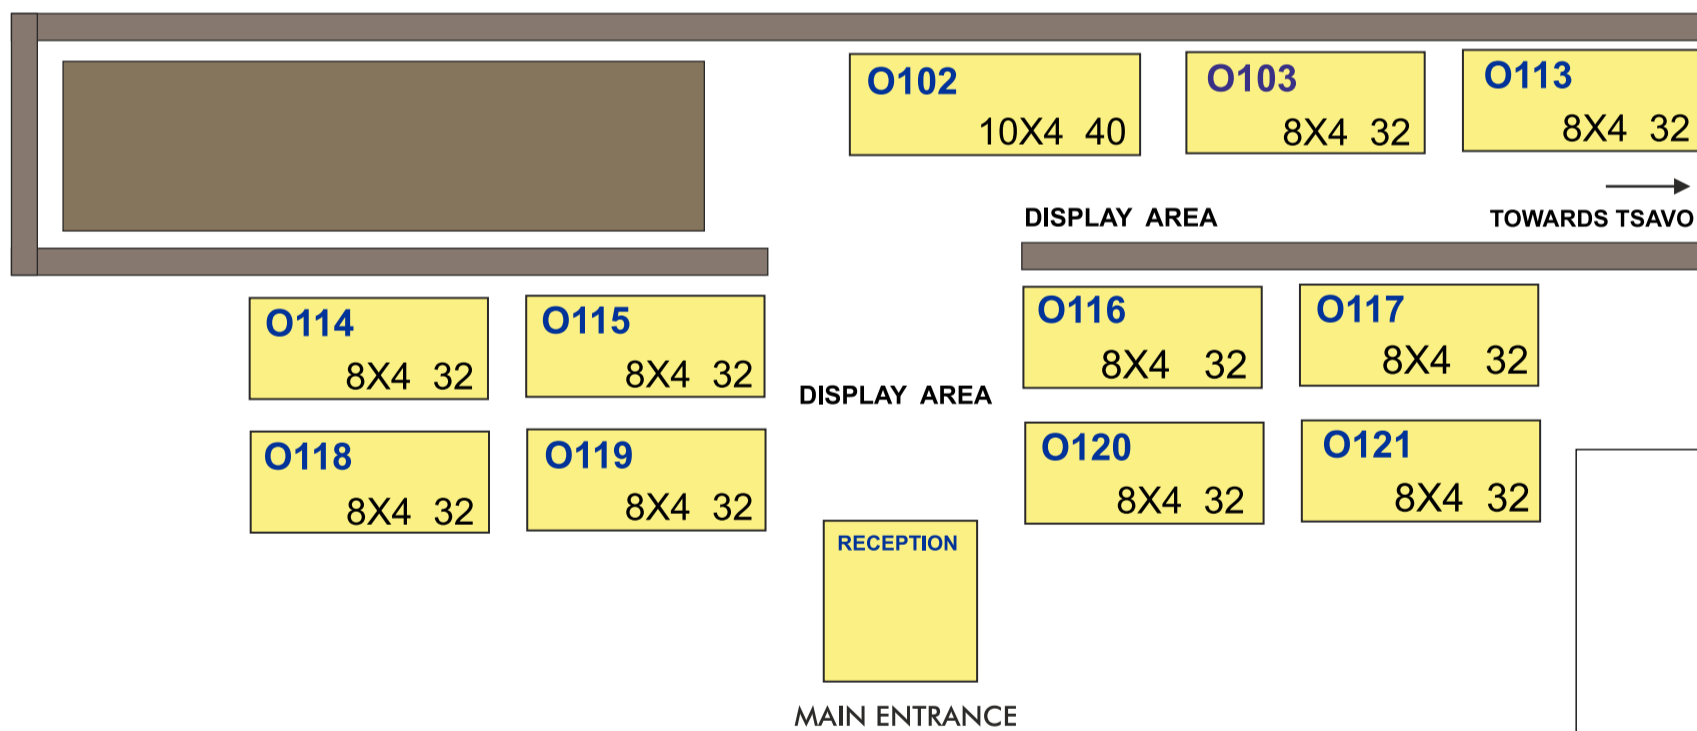

Note: This floor plan is not updated. Please request for updated one with the best location/s available in the size you need.

TSAVO HALL (AIRCONDITIONED)

COURTYARD - Outdoor open display space

- Floor Plan is indicative only and not drawn to scale.
- Stands are allocated according to the size, product category & on first come first serve basis.
- This is the proposed floor plan by the organizer. Final floor plan will differ according to sizes booked.
- Partitions can be removed for creating bigger spaces.