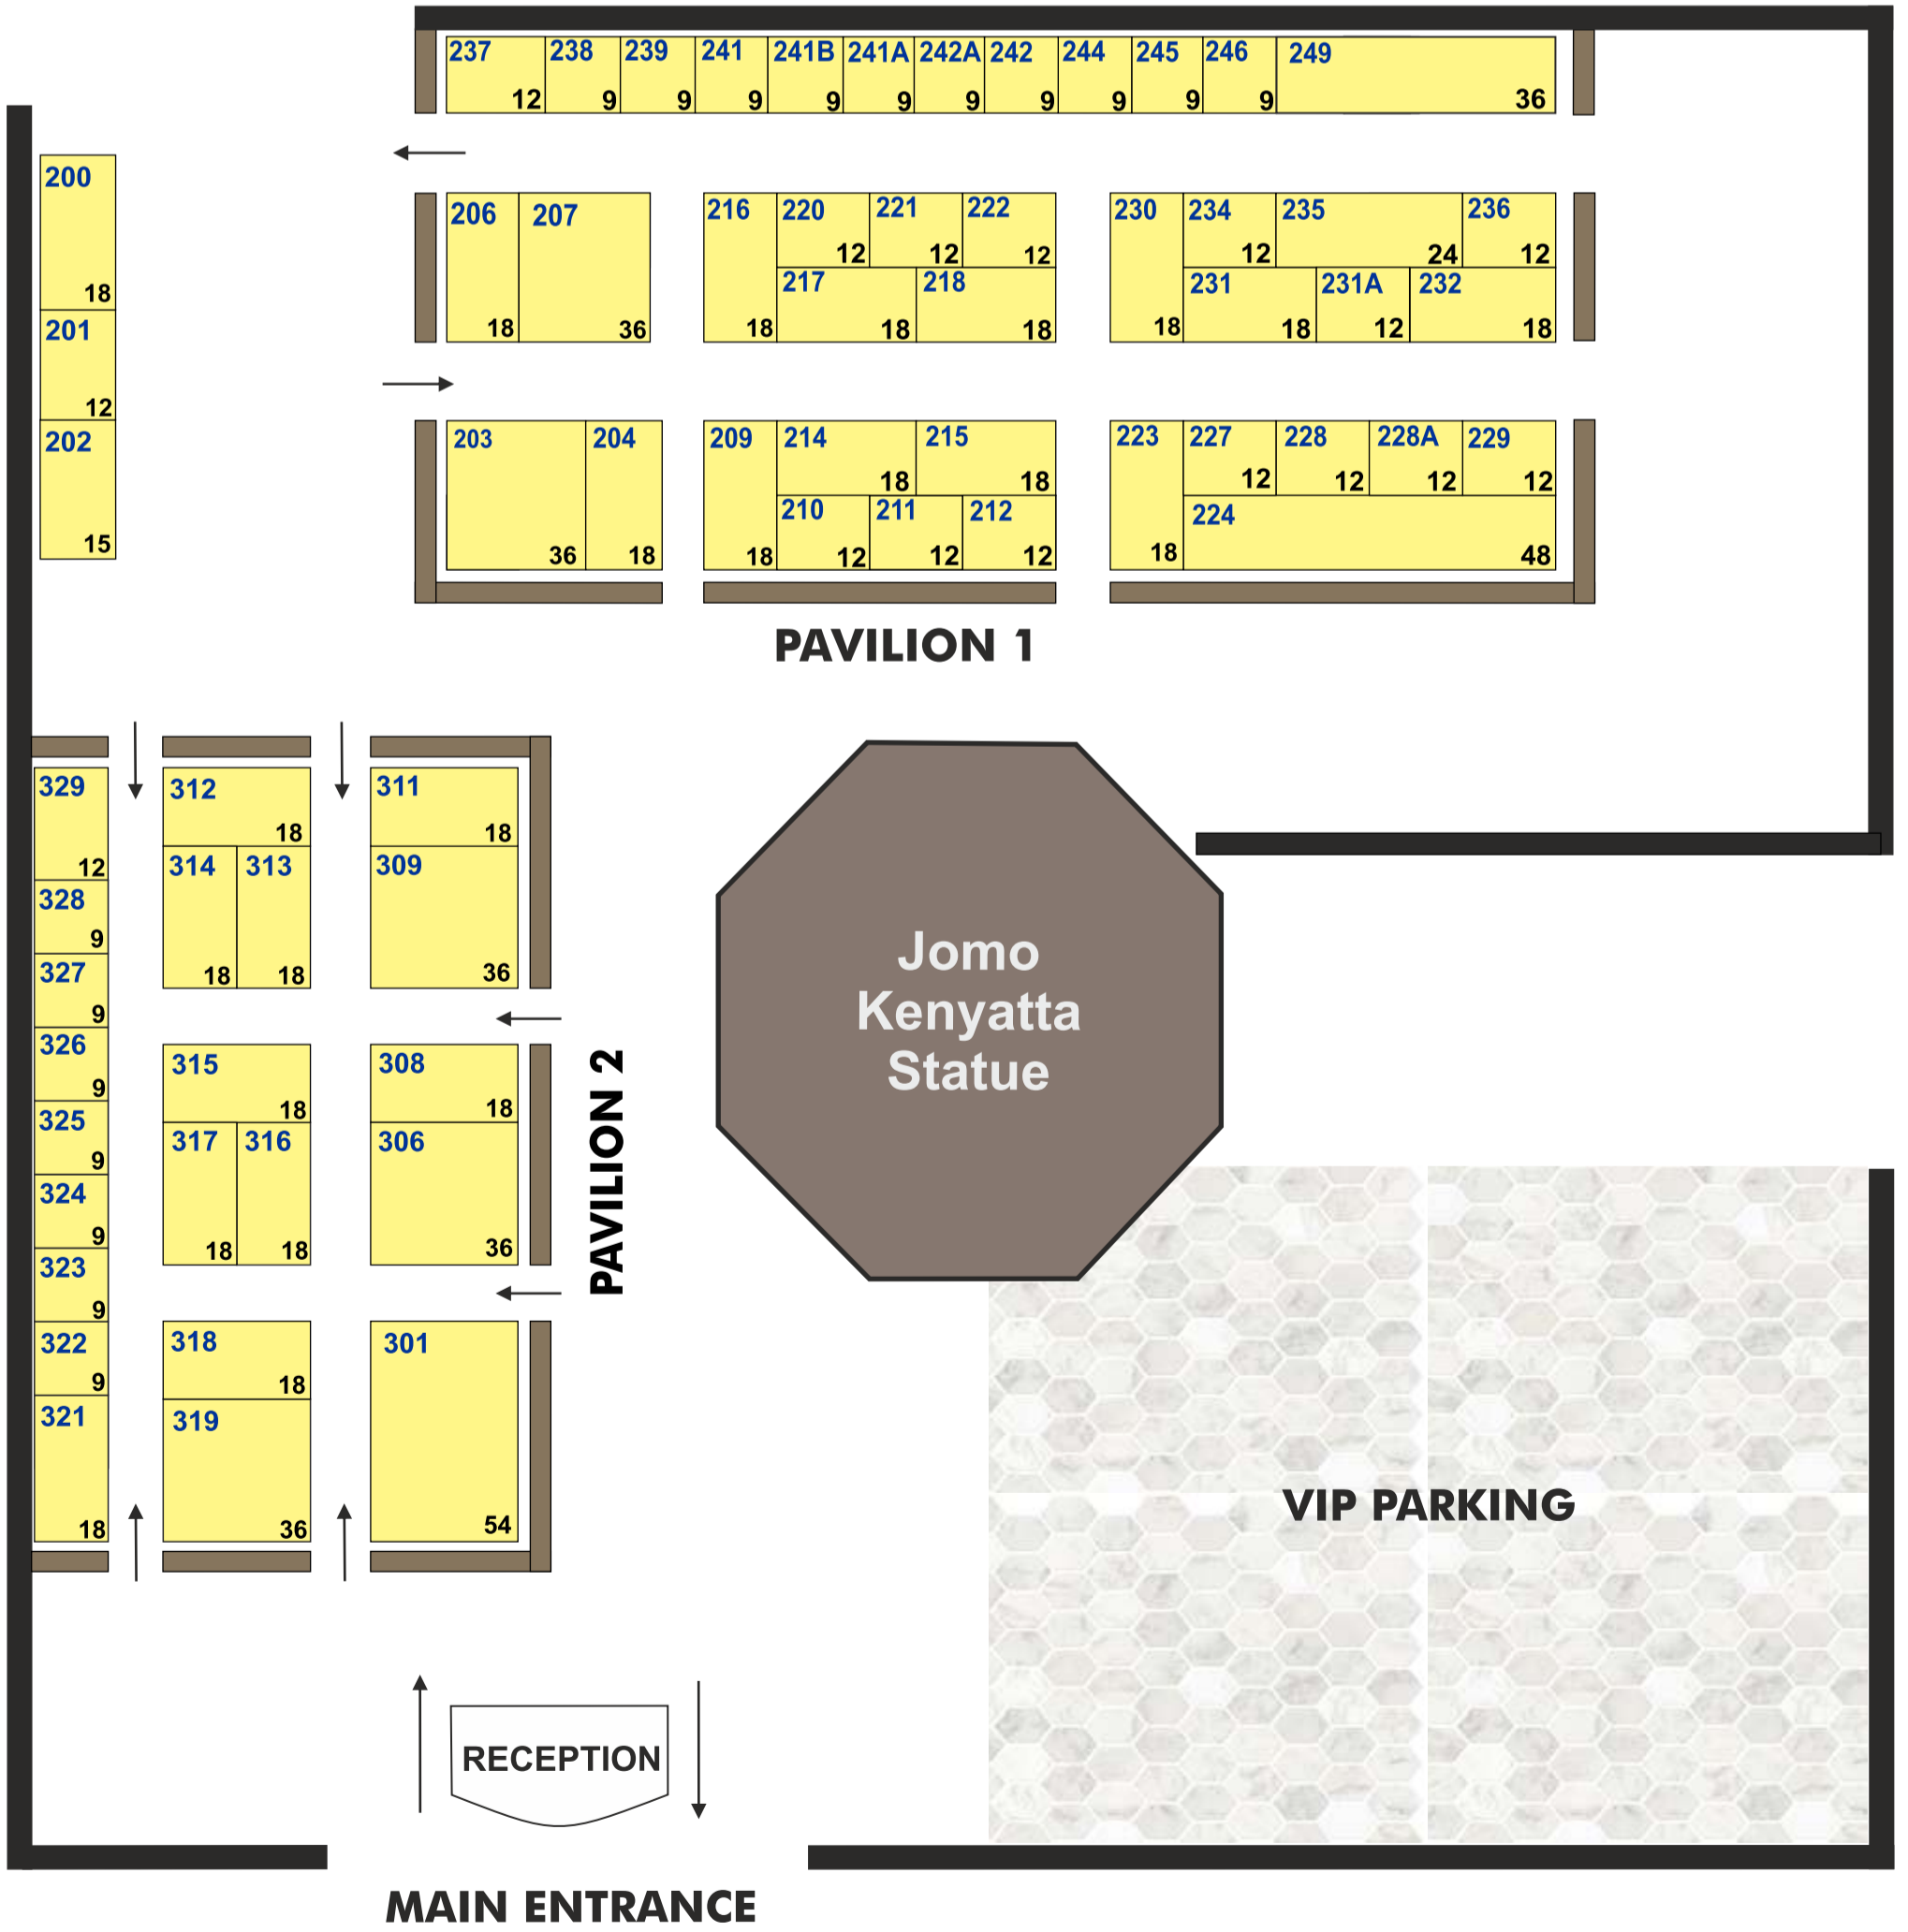

Note: This floor plan is not updated. Please request for updated one with the best location/s available in the size you need.

TSAVO HALL

LENANA / ABERDARES HALL

**The Kenyatta International
 Conference Centre**
 Africa's Premier Meeting Venue

COURTYARD AREA

- This is the proposed floor plan by the organizer. Final floor plan will differ according to sizes booked.
- Partitions can be removed for creating bigger spaces.
- Floor Plan is indicative only and not drawn to scale.
- Stands are allocated according to the size, product category & on first come first serve basis.