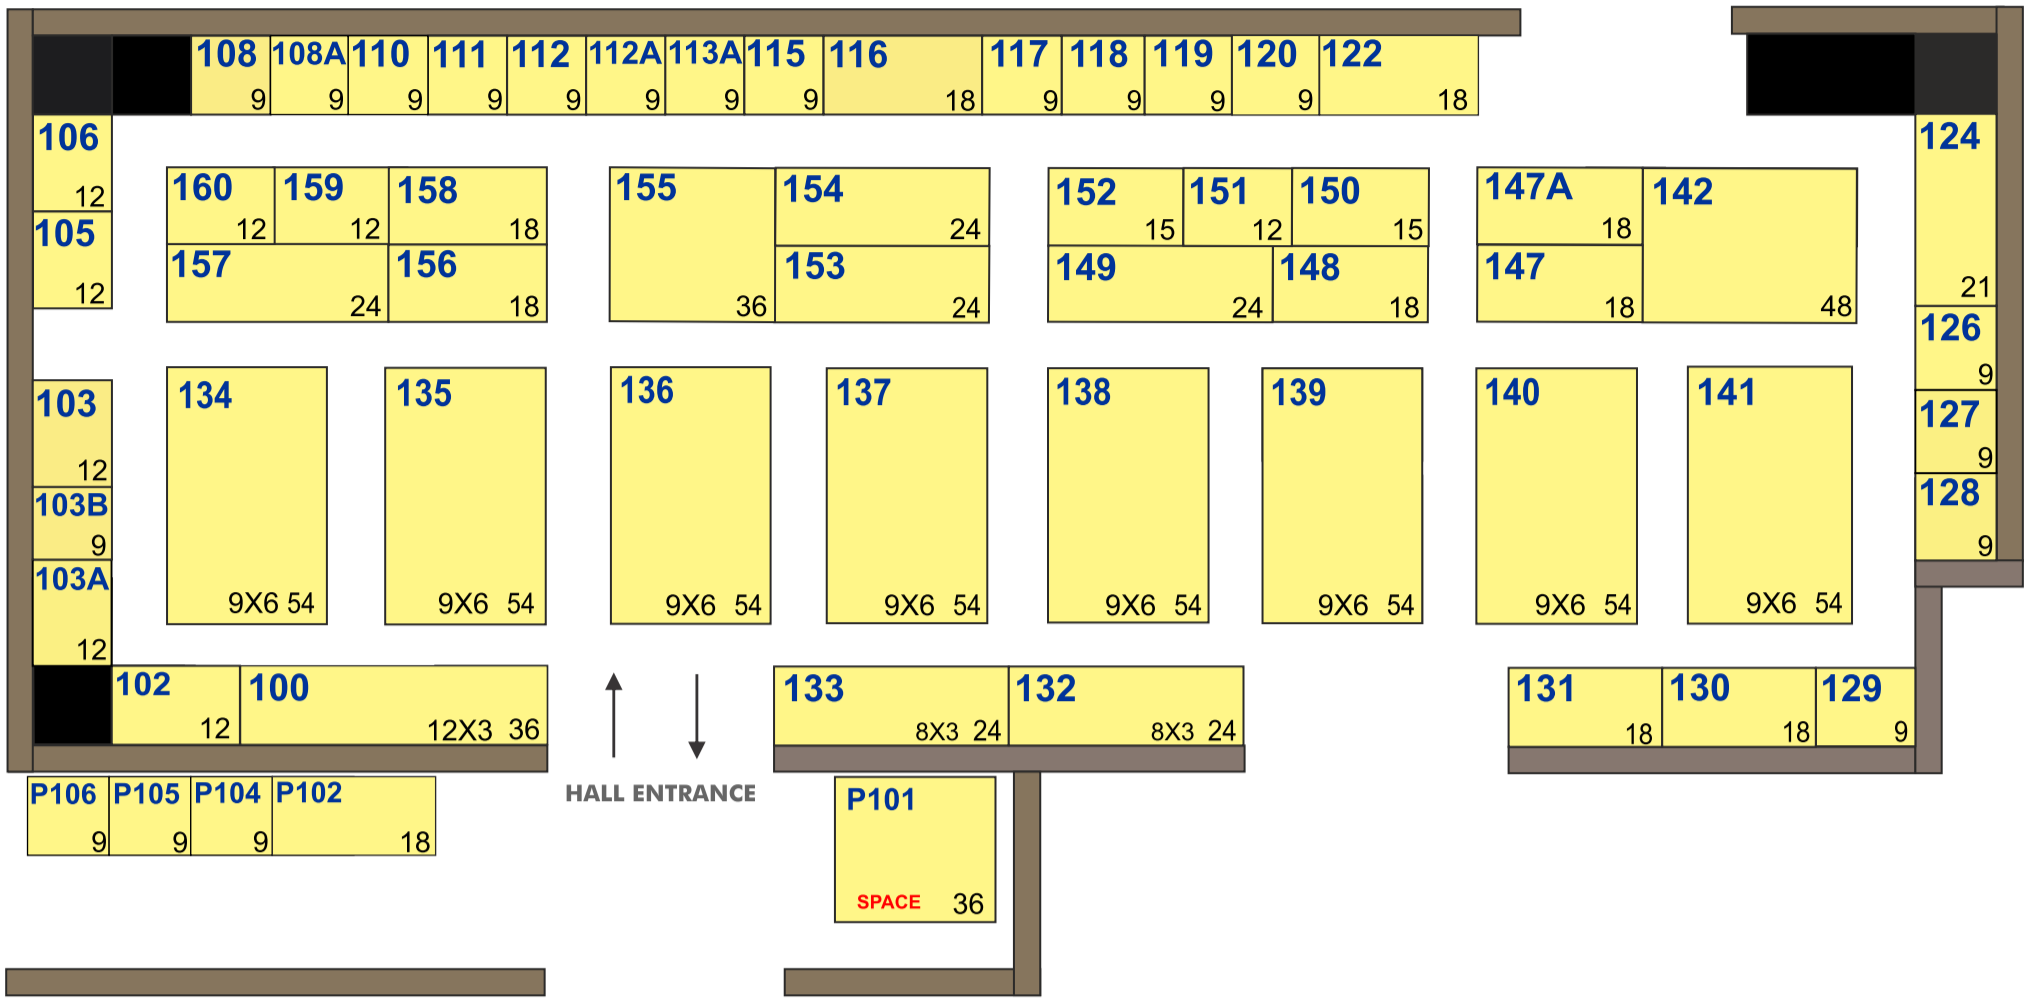

Note: This floor plan is not updated. Please request for updated one with the best location/s available in the size you need.

TSAVO HALL

LENANA / ABERDARES HALL

**The Kenyatta International
 Conference Centre**
 Africa's Premier Meeting Venue

COURTYARD AREA

- This is the proposed floor plan by the organizer. Final floor plan will differ according to sizes booked.
- Partitions can be removed for creating bigger spaces.
- Floor Plan is indicative only and not drawn to scale.
- Stands are allocated according to the size, product category & on first come first serve basis.