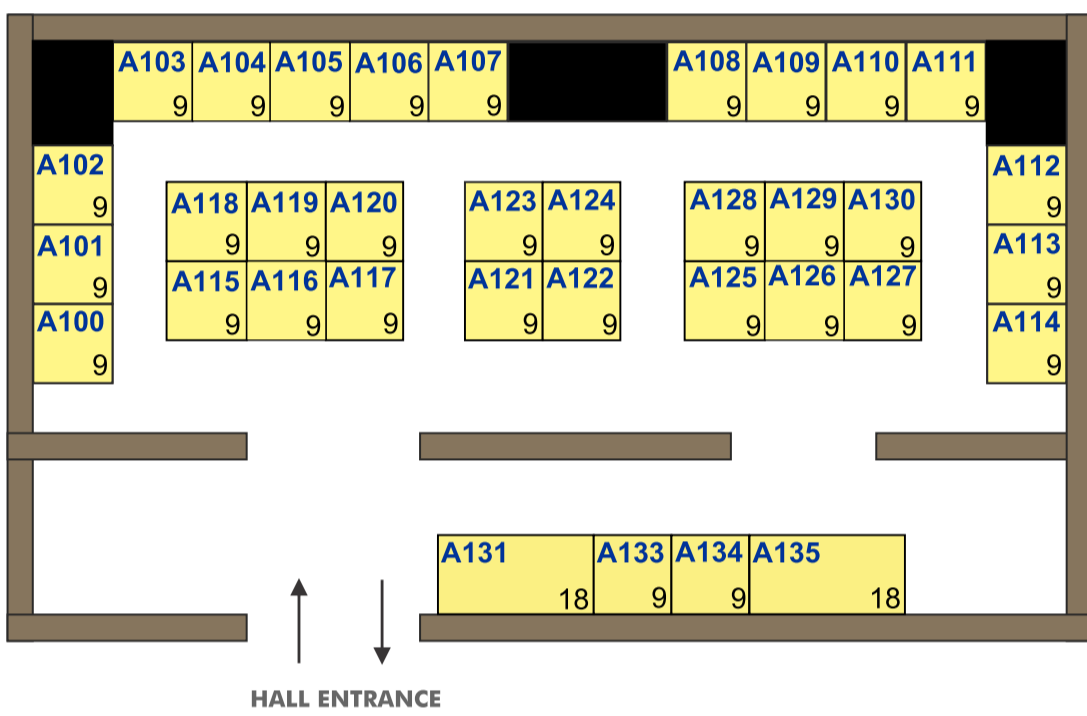

Note: This floor plan is not updated. Please request for updated one with the best location/s available in the size you need.

TSAVO HALL

LENANA / ABERDARES HALL

**The Kenyatta International
 Conference Centre**
 Africa's Premier Meeting Venue

COURTYARD AREA

- This is the proposed floor plan by the organizer. Final floor plan will differ according to sizes booked.
- Partitions can be removed for creating bigger spaces.
- Floor Plan is indicative only and not drawn to scale.
- Stands are allocated according to the size, product category & on first come first serve basis.