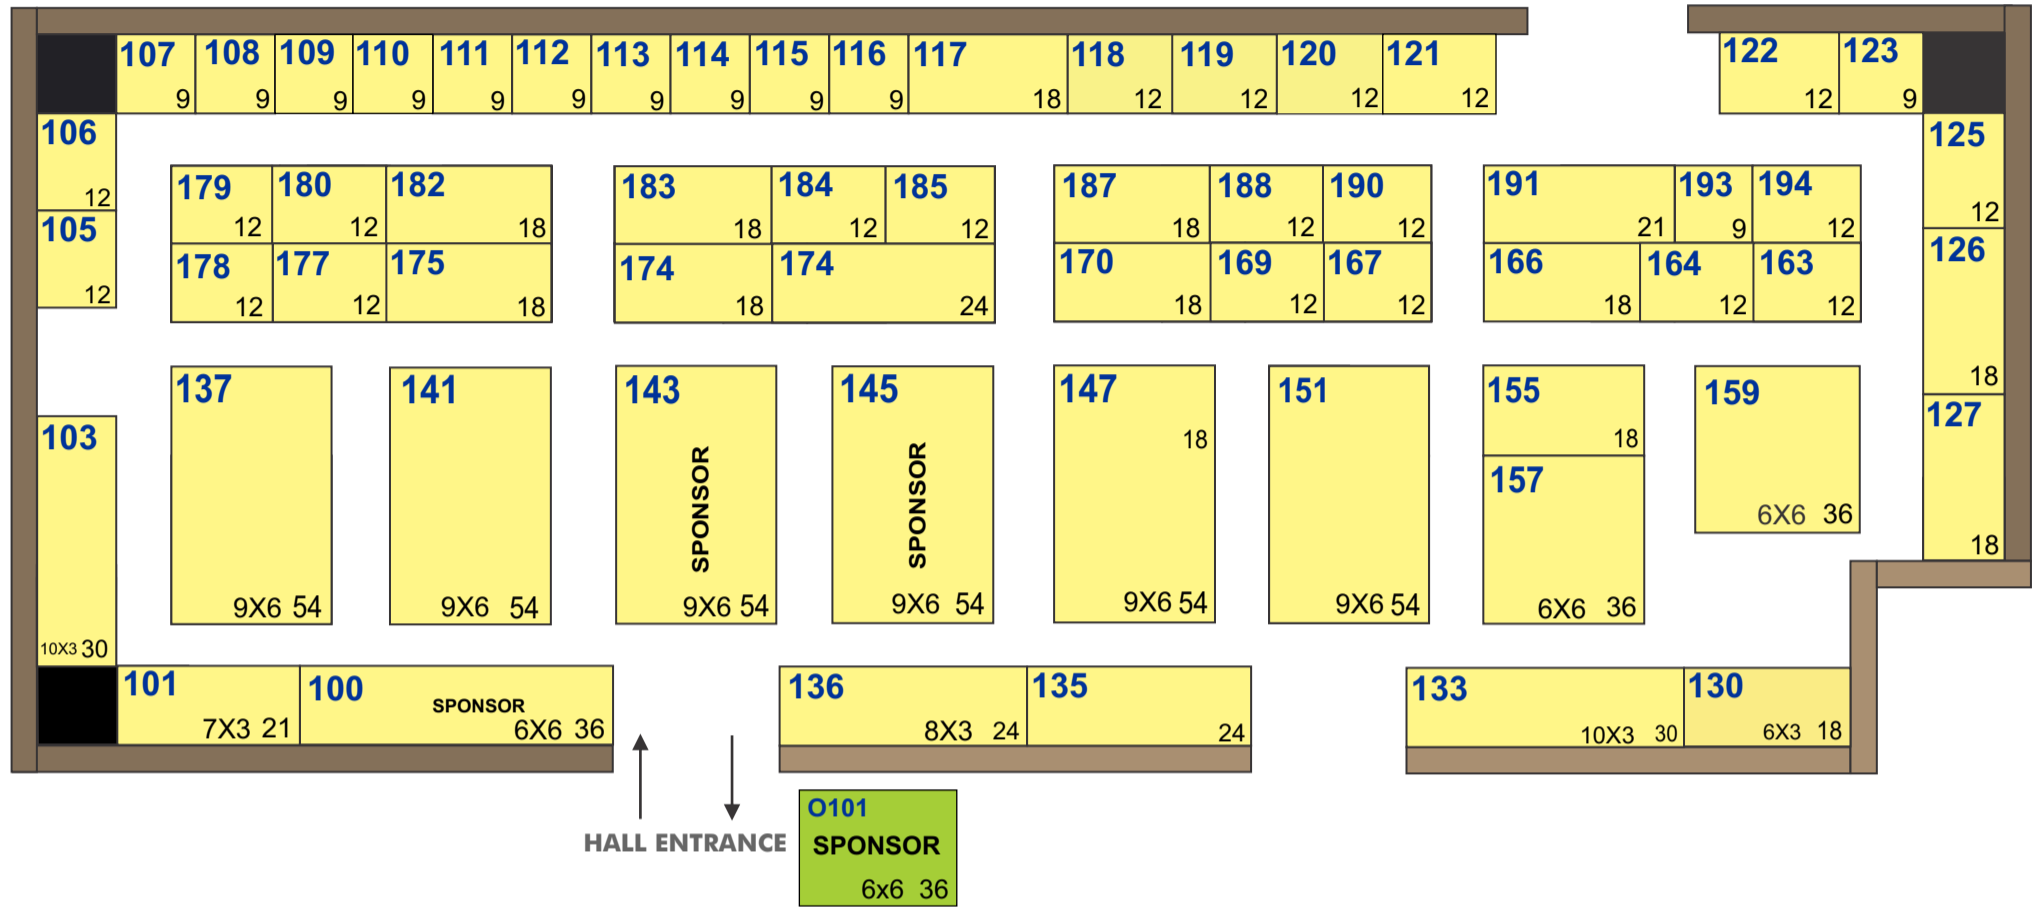

**Note: This floor plan is not updated. Please request for updated one with the best location/s available in the size you need.**

## TSAVO HALL ( AIRCONDITIONED )

## COURTYARD - Outdoor open display space

- Floor Plan is indicative only and not drawn to scale.
- Stands are allocated according to the size, product category & on first come first serve basis.
- This is the proposed floor plan by the organizer. Final floor plan will differ according to sizes booked.
- Partitions can be removed for creating bigger spaces.