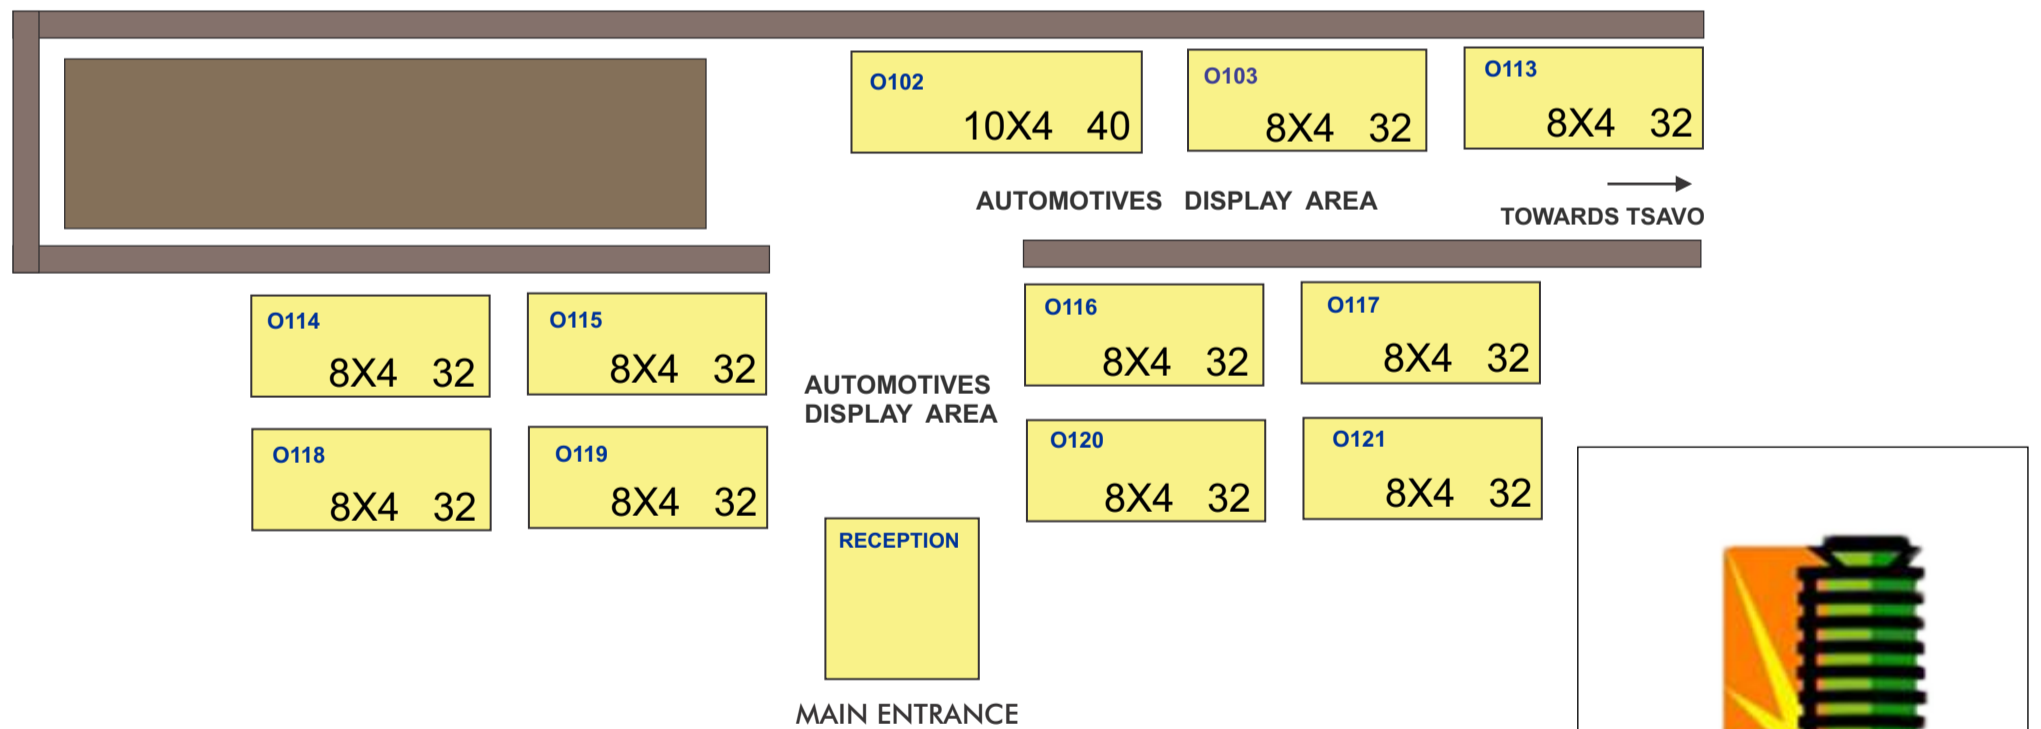

**Note: This floor plan is not updated. Please request for updated one with the best location/s available in the size you need.**

## TSAVO HALL ( AIRCONDITIONED )

## COURTYARD - Outdoor open display space

- Floor Plan is indicative only and not drawn to scale.
- Stands are allocated according to the size, product category & on first come first serve basis.
- This is the proposed floor plan by the organizer. Final floor plan will differ according to sizes booked.
- Partitions can be removed for creating bigger spaces.